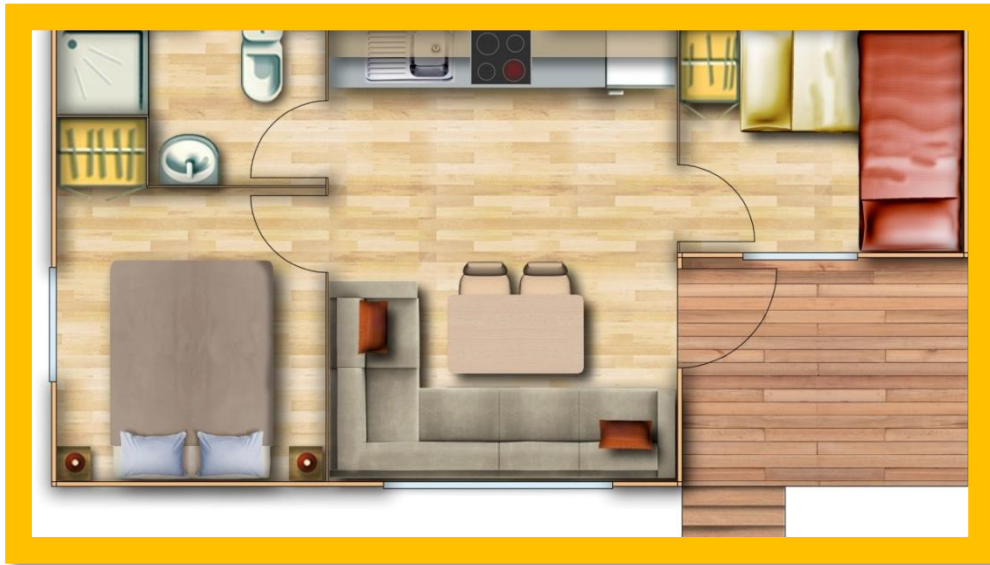

ATTACHED BUNGALOW

Capacity 2/3 people

Area 25m²

1 room with a double bed (1,35x1,90)

Dining room with TV and sofa bed (1,20x1,90)

Kitchen with 4 cook tops, 2 door refrigerator and coffee maker

Furnishing, silverware and cutlery

Kitchen with 4 cook tops, 2 door refrigerator and coffee maker

Furnishing, silverware and cutlery

Bathroom with toilet, sink and shower

Bed linen and towels

4,5m² porch equipped with table and chairs

Parking space in the pitch for one vehicle

Cleaning products are not included

Pets are not allowed

Smoking is prohibited

MOBIL-HOME ZUMAIA CONFORT

Capacity 4/6 people

Area 28m²

1 room with a double bed (1,35x1,90)

1 room with 2 crossed bunk beds (0,80x1,90)

Dining room with TV and sofa bed (1,20x1,90)

Kitchen with 4 cook tops, 2 door refrigerator and coffee maker

Furnishing, silverware and cutlery

Bathroom with toilet, sink and shower

Bed linen and towels

5m² porch equipped with table and chairs