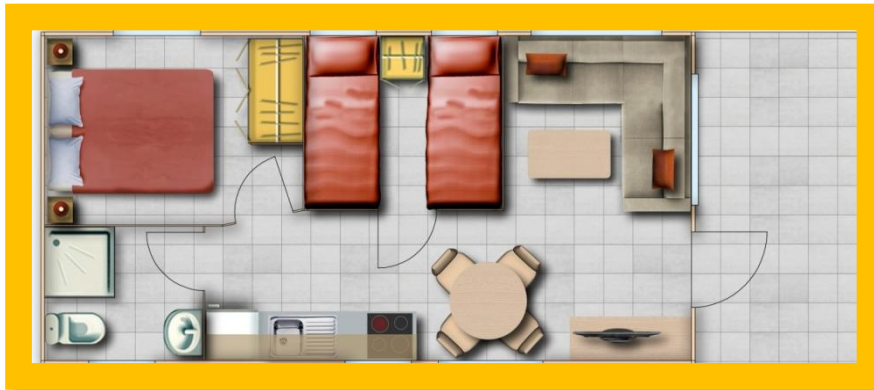

BUNGALOW ARTADI

Capacity 4 people

Area 28,5m²

1 room with a double bed (1,35x1,90)

1 room with 2 beds (0,80x1,90)

Dining room with TV

Kitchen with 4 cook tops, 2 door refrigerator and coffee maker

Furnishing, silverware and cutlery

Bathroom with toilet, sink and shower

Bed linen and towels

7,6m² porch equipped with table and chairs

Parking space in the pitch for one vehicle

Cleaning products are not included

Pets are not allowed

Smoking is prohibited