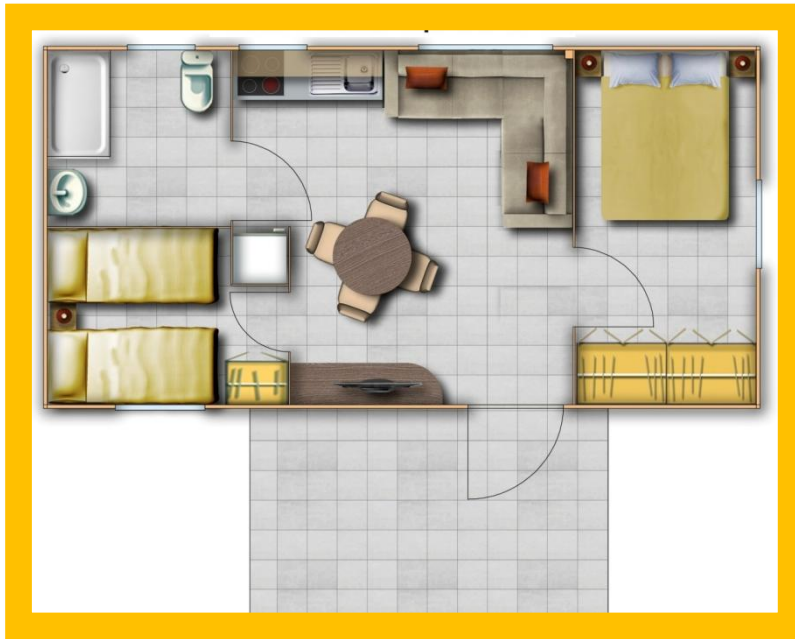

ATTACHED BUNGALOW

Capacity 2/3 people

Area 25m²

1 room with a double bed (1,35x1,90)

Dining room with TV and sofa bed (1,20x1,90)

Kitchen with 4 cook tops, 2 door refrigerator and coffee maker

Furnishing, silverware and cutlery

Bathroom with toilet, sink and shower

Bed linen and towels

7,6m² porch equipped with table and chairs

Parking space in the pitch for one vehicle

Cleaning products are not included

Pets are not allowed

Smoking is prohibited

BUNGALOW BASUSTA

Capacity 4/6 people

Area 33m²

1 room with a double bed (1,35x1,90)

1 room with 2 beds (0,80x1,90)

Dining room with TV and sofa bed (120x190)

Kitchen with 4 cook tops, 2 door refrigerator and coffee maker

Dining room with TV and sofa bed (1,20x1,90)

Kitchen with 4 cook tops, 2 door refrigerator and coffee maker

Furnishing, silverware and cutlery

Bathroom with toilet, sink and shower

Bed linen and towels

5m² porch equipped with table and chairs